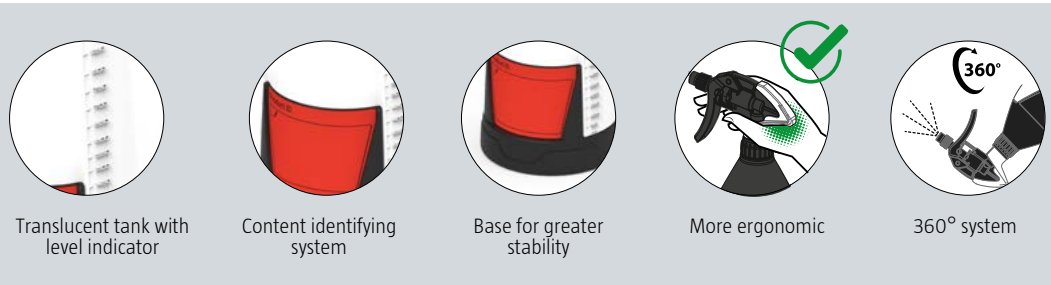

Functional information