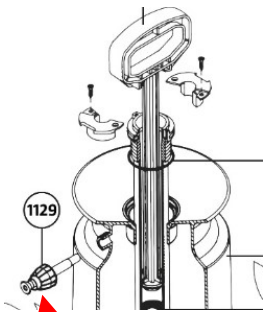

Alkaline 9 (6L) resistant sprayer

Alkaline 9 (6L) sprayer

P/No: IK ALKALINE 9
(8.38.11.916)

Pump

Complete chamber
P/No: IK ALK9-PUMP
(8.38.00.802)

Handle

P/No: IK ALK9-HANDLE
(8.38.00.821)

Tube

Tube with nuts and
elbow bend.
P/No: IK ALK9-TUBE

Safety valve

P/No: IK ALK9-VALVE
(8.38.00.806)